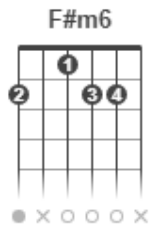

A
DON'T GO TRYING SOME NEW FASHION
D7+ DM A EM7~~A7 D7+
DON'T CHANGE THE COLOR OF YOUR HAIR HU HU HUMMM