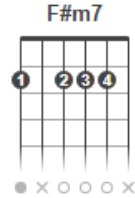

BILLY JOEL (BARRY WHITE) (04 PÁGS)

A...DM //..... A DM~A2X

A
 DON'T GO CHANGING, TO TRY AND PLEASE ME
 D7+ DM A EM7~~ A7 D7+
 YOU NEVER LET ME DOWN BEFORE HU HU HUMMM

DM A F#M7
 DON'T IMAGINE YOU'RE TOO FAMILIAR

D I NEED **E** TO KNOW **BM7** THAT YOU **E** WILL ALWAYS **A** BE **A7**
BM7 THE SAME **E** OLD SOMEONE THAT I KNEW.....

F I WHAT **G** WILL IT TAKE **EM** TILL YOU BELIEVE **AM7** IN ME

DM THE WAY **G** THAT I BELIEVE **E** // **E** IN YOU **E**

F I WHAT **G** WILL IT TAKE **EM** TILL YOU BELIEVE **AM7** IN ME

DM THE WAY **G** THAT I BELIEVE IN YOU E // E

A I SAID I LOVE YOU AND THAT'S FOREVER
D7+ AND THIS I PROMISE FROM THE HEART HU HU HUMMM **D7+**
DM **A** **F#M7**
EM7~A7