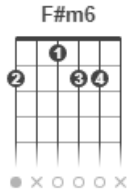

A
I WOULDN'T LEAVE YOU, IN TIMES OF TROUBLE
D7+ DM A EM7~~ A7 D7+
WE NEVER COULD HAVE COME THIS FAR..... HU HU HUMMM

DM A F#M7
I TOOK THE GOOD TIMES, I'LL TAKE THE BAD TIMES
BM7 E7 E A .....DM ..... //..... A DM A
I'LL TAKE YOU JUST THE WAY YOU ARE