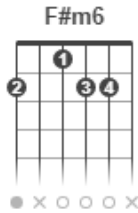

A I .....DON'T~ WANT **D7+** CLEVER **D7+** CONVERSATION **F#M7**
D7+ NEVER WANT **DM** TO WORK **A** THAT HARD **EM7~~ A7** HU HU **D7+** HUMMMM

I JUST WANT **DM** SOMEONE **A** THAT I CAN **F#M7** TALK TO
BM7 I'LL TAKE YOU **E7** JUST **E** THE WAY **A** YOU ARE .....**DM** ..... //..... **A** **DM~ A**