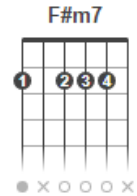

A
I WOULDN'T LEAVE YOU, IN TIMES OF TROUBLE
D7+ DM A EM7~~ A7 D7+
WE NEVER COULD HAVE COME THIS FAR..... HU HU HUMMM

DM A F#M7
I TOOK THE GOOD TIMES, I'LL TAKE THE BAD TIMES
BM7 E7 E A .....DM ..... //..... A DM A
I'LL TAKE YOU JUST THE WAY YOU ARE