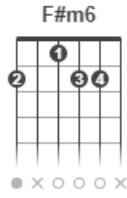

BILLY JOEL (BARRY WHITE) (04 PÁGS)

A...DM //..... A DM~A2X

A
 DON'T GO CHANGING, TO TRY AND PLEASE ME
 D7+ DM A EM7~~ A7 D7+
 YOU NEVER LET ME DOWN BEFORE HU HU HUMMM

DM A F#M7
 DON'T IMAGINE YOU'RE TOO FAMILIAR

D I NEED **E** TO KNOW **BM7** THAT YOU **E** WILL ALWAYS **A** BE **A7**
BM7 THE SAME **E** OLD SOMEONE THAT I KNEW.....

F I WHAT **G** WILL IT TAKE **EM** TILL YOU BELIEVE **AM7** IN ME

DM THE WAY **G** THAT I BELIEVE **E** // **E** IN YOU **E**

F I WHAT **G** WILL IT TAKE **EM** TILL YOU BELIEVE **AM7** IN ME

DM THE WAY **G** THAT I BELIEVE IN YOU E // E

A I SAID I LOVE YOU AND THAT'S FOREVER
D7+ AND THIS I PROMISE FROM THE HEART HU HU HUMMM **D7+**
DM **A** **F#M7**
EM7~A7