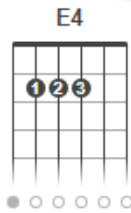

BILLY JOEL (BARRY WHITE) (04 PÁGS)

A...DM //..... A DM~A2X

A
 DON'T GO CHANGING, TO TRY AND PLEASE ME
 D7+ DM A EM7~~ A7 D7+
 YOU NEVER LET ME DOWN BEFORE HU HU HUMMM

DM A F#M7
 DON'T IMAGINE YOU'RE TOO FAMILIAR